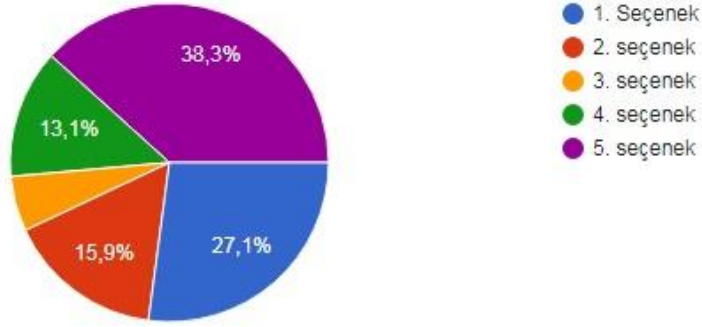

# ACT LOCALLY, THINK GLOBALLY! ETWIINING PROJECT STUDENT LOGO SURVEY RESULTS

Project logos that participated in the survey

1.

2.

3.

4.

5.

Act locally, think globally! Could you please mark the most appropriate logo for you to determine our eTwinning project student logo questionnaire? The answers to the question are shown in the table below.

Act locally, think globally! eTwinning projesi öğrenci logo anketimizi belirlememiz için size göre en uygun logoyu işaretler misiniz?

107 yanıt